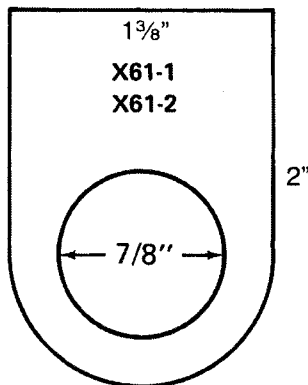

# PLASTIC UNIVERSAL PLATES

To Fit All Makes of Buttons and Lights

FOR ALL 11/16" MINIATURE DEVICES SUCH AS REES AND ALLEN BRADLEY CUTLER HAMMER, E.C.P.

X77-1	BLACK	WHITE CORE – LETTERS
X77-2	WHITE	BLACK CORE – LETTERS

FOR ALL 7/8" (.875) MINIATURE DEVICES SUCH AS G.E. – GEMCO – SQ.D.

X60-1	BLACK	WHITE CORE – LETTERS
X60-2	WHITE	BLACK CORE – LETTERS
X60-3	RED	WHITE CORE – LETTERS

FOR ALL 7/8" (.875) MINIATURE DEVICES SUCH AS G.E. – GEMCO – SQ. D. AND MANY FOREIGN MAKES