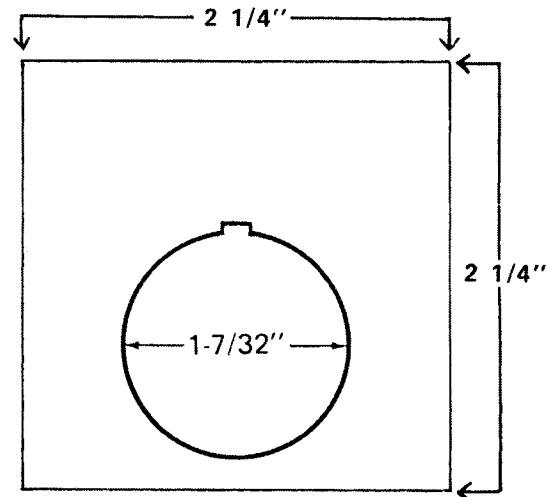

Surface Color

Core Color

FS200	——	White	——	Black	——	FS250
FS201	——	Black	——	White	——	FS251
FS203	——	Red	——	White	——	FS253