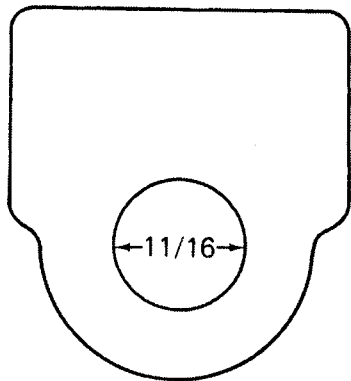

PLASTIC UNIVERSAL PLATES

X78-1
X78-2
X78-3