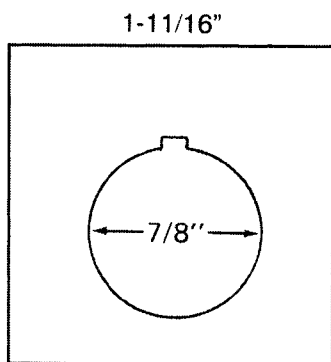

PLASTIC UNIVERSAL PLATES

SERIES 1 - BLACK/WHITE CORE
SERIES 2 - WHITE/BLACK CORE
SERIES 3 - RED/WHITE CORE

FS-278

FULL SIZE AS SHOWN

OTHER COLORS PRICE ON REQUEST