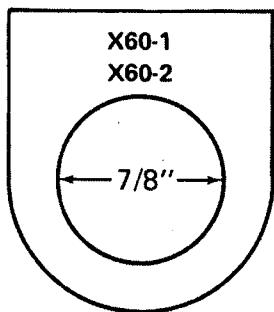

# PLASTIC UNIVERSAL PLATES

To Fit All Makes of Buttons and Lights

FOR ALL 11/16" MINIATURE DEVICES SUCH AS REES AND ALLEN BRADLEY CUTLER HAMMER, E.C.P.

X77-1	BLACK	WHITE CORE – LETTERS
X77-2	WHITE	BLACK CORE – LETTERS

FOR ALL 7/8" (.875) MINIATURE DEVICES SUCH AS G.E. – GEMCO – SQ.D.

X60-1	BLACK	WHITE CORE – LETTERS
X60-2	WHITE	BLACK CORE – LETTERS
X60-3	RED	WHITE CORE – LETTERS

FOR ALL 7/8" (.875) MINIATURE DEVICES SUCH AS G.E. – GEMCO – SQ. D. AND MANY FOREIGN MAKES