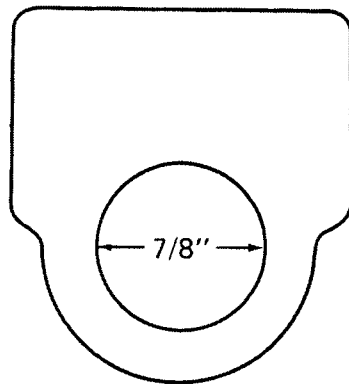

X66-1
X66-2
X66-3