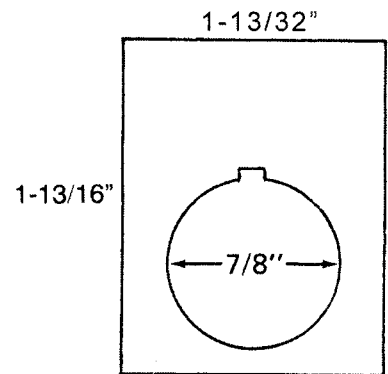

KT 88-1
KT 88-2
KT 88-3

SERIES 1 - BLACK/WHITE CORE
SERIES 2 - WHITE/BLACK CORE
SERIES 3 - RED/WHITE CORE