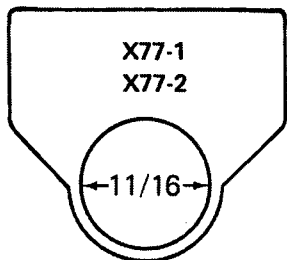

# PLASTIC UNIVERSAL PLATES

To Fit All Makes of Buttons and Lights

FOR ALL 11/16" MINIATURE DEVICES SUCH AS REES AND ALLEN BRADLEY CUTLER HAMMER, E.C.P.

X77-1	BLACK	WHITE CORE – LETTERS
X77-2	WHITE	BLACK CORE – LETTERS

FOR ALL 7/8" (.875) MINIATURE DEVICES SUCH AS G.E. – GEMCO – SQ.D.

X60-1	BLACK	WHITE CORE – LETTERS
X60-2	WHITE	BLACK CORE – LETTERS
X60-3	RED	WHITE CORE – LETTERS

FOR ALL 7/8" (.875) MINIATURE DEVICES SUCH AS G.E. – GEMCO – SQ. D. AND MANY FOREIGN MAKES