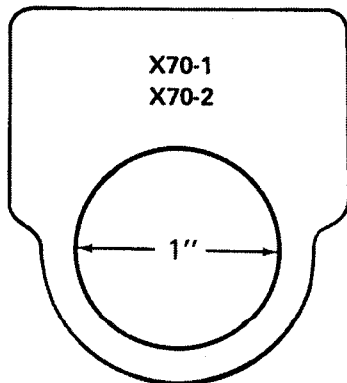

FOR ALL 1" DEVICES SUCH AS DIALCO, ETC. AND MANY FOREIGN MAKES

X70-1	BLACK	WHITE CORE – LETTERS
X70-2	WHITE	BLACK CORE – LETTERS
X70-3	RED	WHITE CORE – LETTERS

FULL SIZE AS SHOWN
OTHER COLORS PRICE ON REQUEST