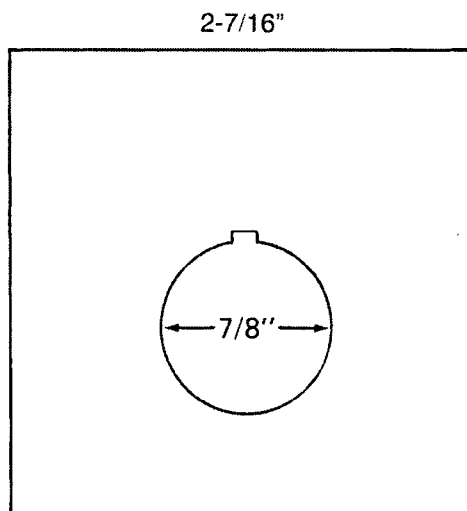

PLASTIC UNIVERSAL PLATES

SERIES 1 - BLACK/WHITE CORE
SERIES 2 - WHITE/BLACK CORE
SERIES 3 - RED/WHITE CORE

FS-178

FULL SIZE AS SHOWN

OTHER COLORS PRICE ON REQUEST